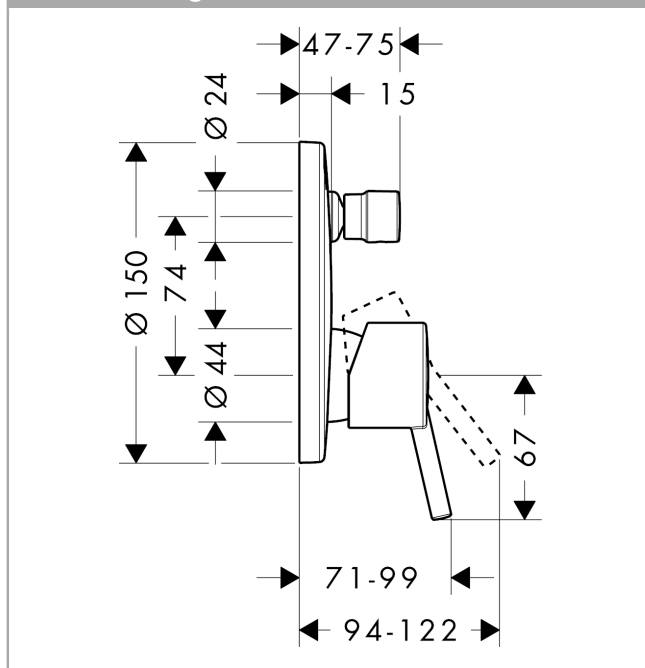

Talis S
Single lever bath mixer for concealed installation
 Surfaces: **Chrome** Article Number: **32475000**

Description

product features

- connection type: basic set
- ceramic cartridge
- min. operating pressure: 1 bar
- max. operating pressure: 10 bar
- temperature limitation adjustable
- with automatic resetting
- with silencer

Product image

Scale drawing

Flowchart